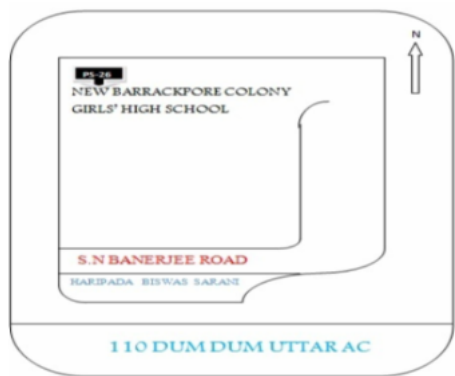

Nazri Naksha

Google Map View