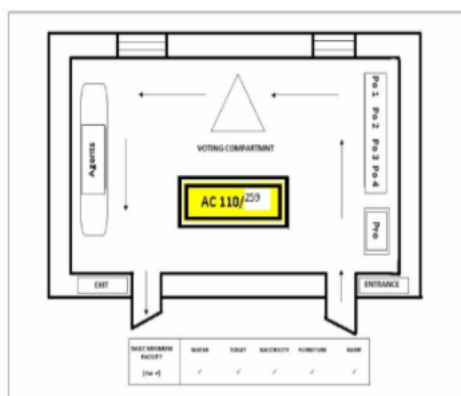

Nazri Naksha

Google Map View

Polling Station Building Front View

Polling Station Front View

Cad View

Key MAP View