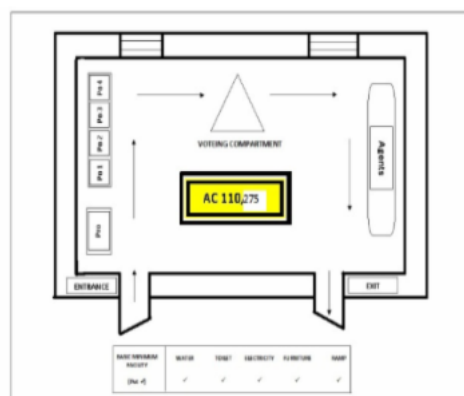

Nazri Naksha

Google Map View

Polling Station Building Front View

Polling Station Front View

Cad View

Key MAP View