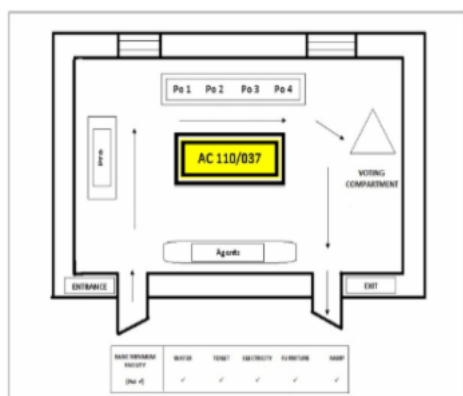

Nazri Naksha

Google Map View

Polling Station Building Front View

Polling Station Front View

Cad View

Key MAP View