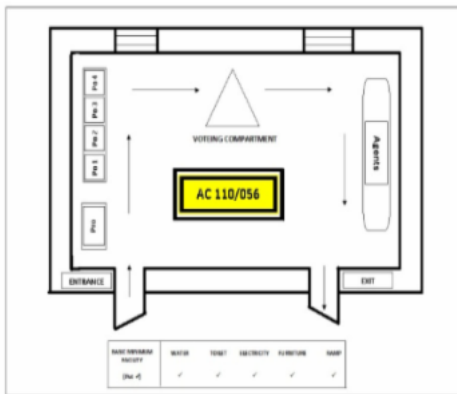

Nazri Naksha

Google Map View

Polling Station Building Front View

Polling Station Front View

Cad View

Key MAP View