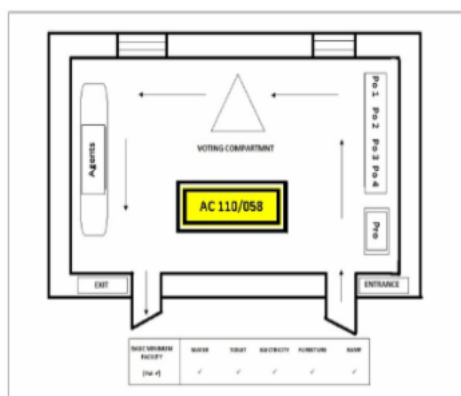

Nazri Naksha

Google Map View

Polling Station Building Front View

Polling Station Front View

Cad View

Key MAP View