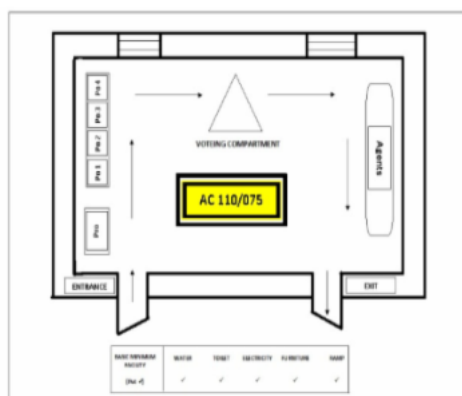

Nazri Naksha

Google Map View

Polling Station Building Front View

Polling Station Front View

Cad View

Key MAP View