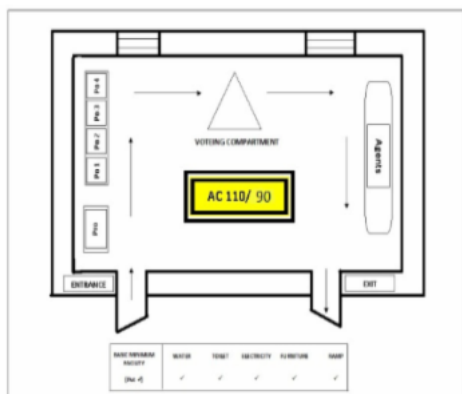

Nazri Naksha

Google Map View

Polling Station Building Front View

Polling Station Front View

Cad View

Key MAP View