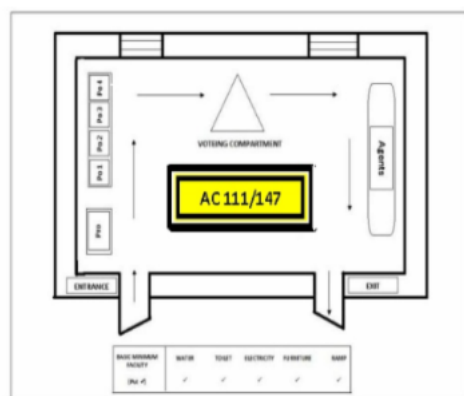

Nazri Naksha

Google Map View

Polling Station Building Front View

Polling Station Front View

Cad View

Key MAP View