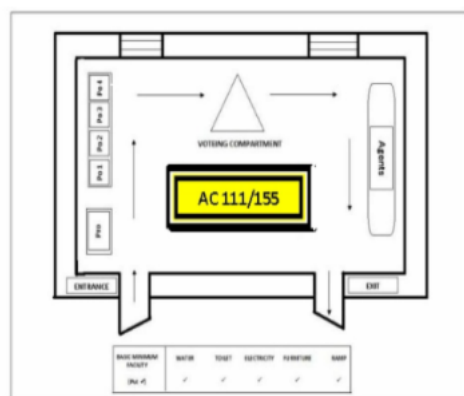

Nazri Naksha

Google Map View

Polling Station Building Front View

Polling Station Front View

Cad View

Key MAP View