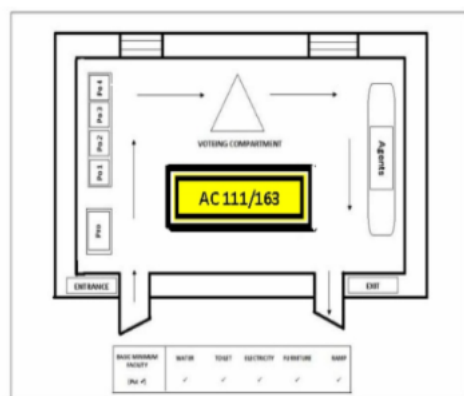

Nazri Naksha

Google Map View

Polling Station Building Front View

Polling Station Front View

Cad View

Key MAP View