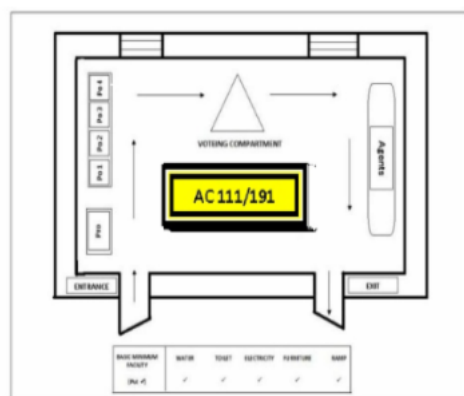

Nazri Naksha

Google Map View

Polling Station Building Front View

Polling Station Front View

Cad View

Key MAP View