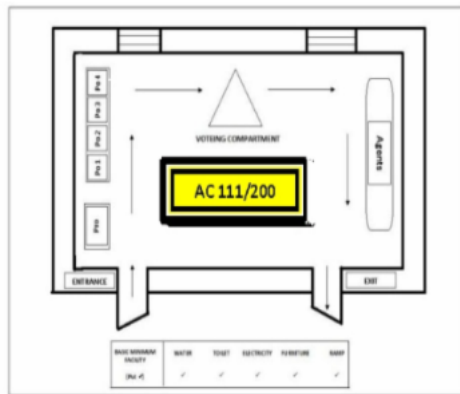

Nazri Naksha

Google Map View

Polling Station Building Front View

Polling Station Front View

Cad View

Key MAP View