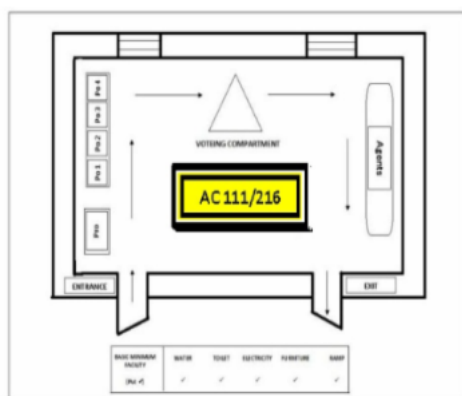

Nazri Naksha

Google Map View

Polling Station Building Front View

Polling Station Front View

Cad View

Key MAP View