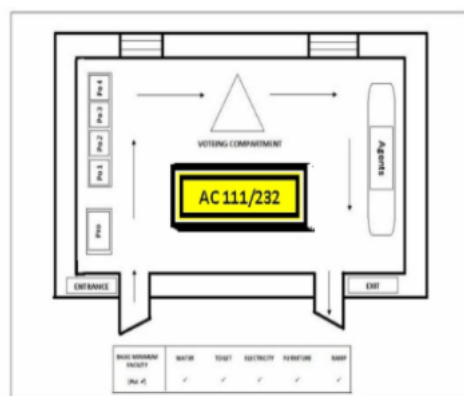

Nazri Naksha

Google Map View

Polling Station Building Front View

Polling Station Front View

Cad View

Key MAP View