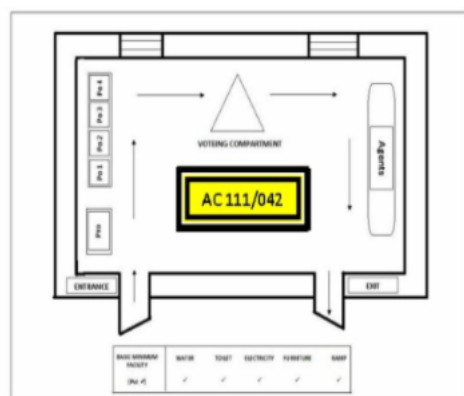

Nazri Naksha

Google Map View

Polling Station Building Front View

Polling Station Front View

Cad View

Key MAP View