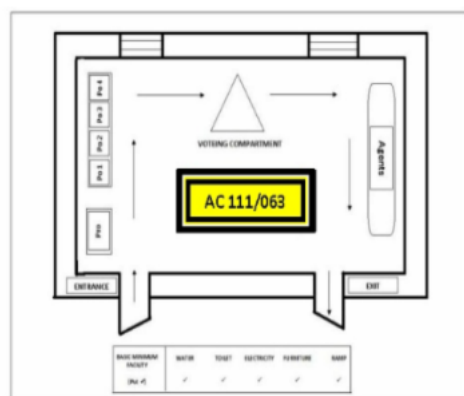

Nazri Naksha

Google Map View

Polling Station Building Front View

Polling Station Front View

Cad View

Key MAP View