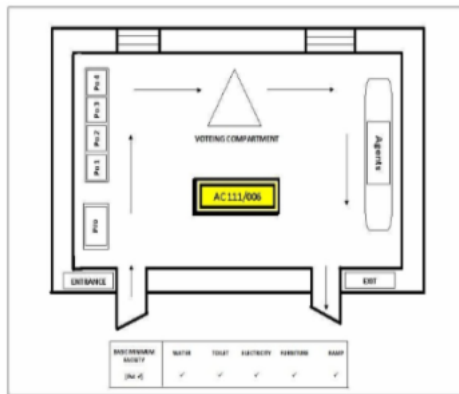

Nazri Naksha

Google Map View

Polling Station Building Front View

Polling Station Front View

Cad View

Key MAP View