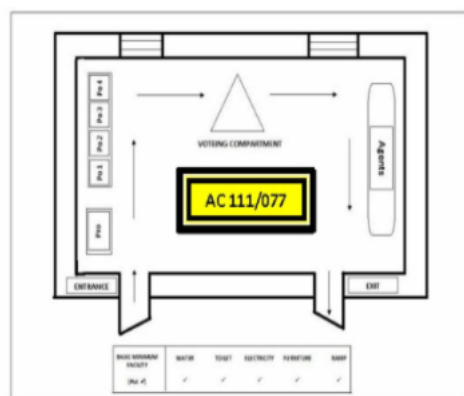

Nazri Naksha

Google Map View

Polling Station Building Front View

Polling Station Front View

Cad View

Key MAP View