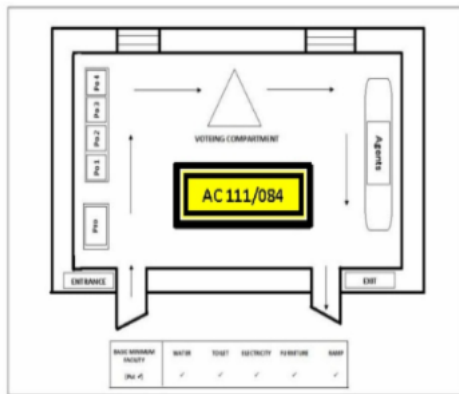

Nazri Naksha

Google Map View

Polling Station Building Front View

Polling Station Front View

Cad View

Key MAP View