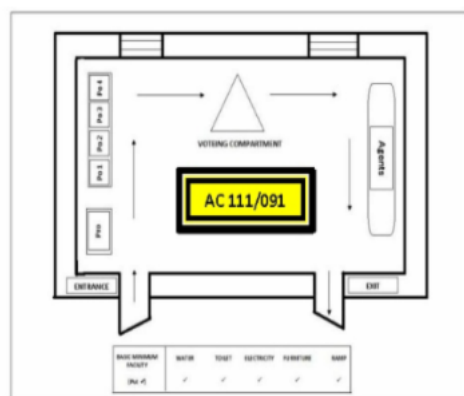

Nazri Naksha

Google Map View

Polling Station Building Front View

Polling Station Front View

Cad View

Key MAP View