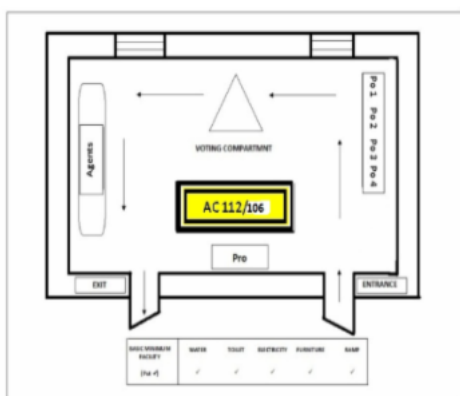

Nazri Naksha

Google Map View

Polling Station Building Front View

Polling Station Front View

Cad View

Key MAP View