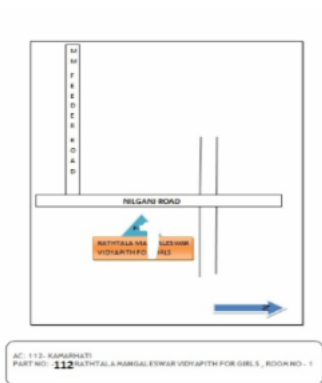

Nazri Naksha

Google Map View