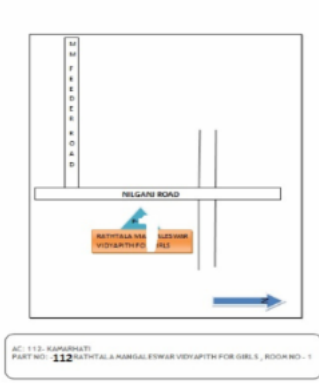

Nazri Naksha

Google Map View