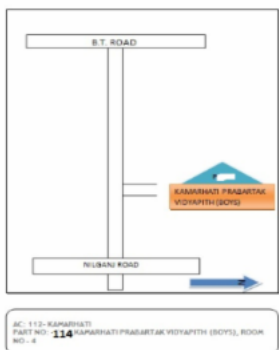

Nazri Naksha

Google Map View