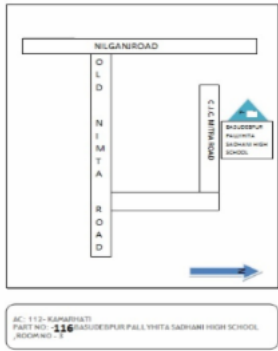

Nazri Naksha

Google Map View