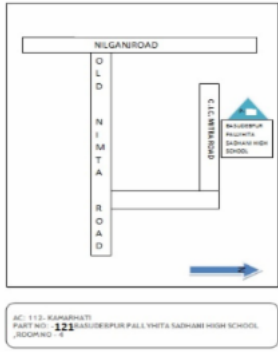

Nazri Naksha

Google Map View