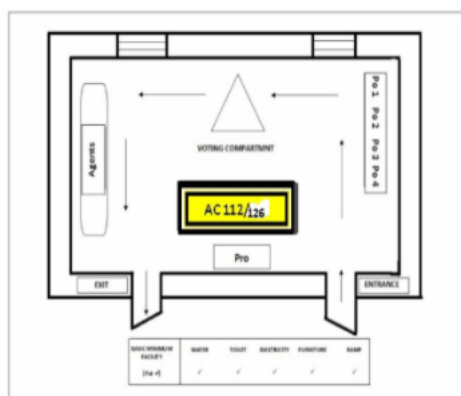

Nazri Naksha

Google Map View

Polling Station Building Front View

Polling Station Front View

Cad View

Key MAP View