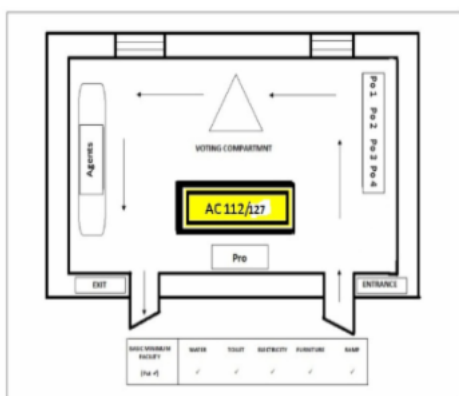

Cad View

Key MAP View

AC: 112 - KAMARHATI
PART NO: 127 SELGHARA JATYA VIDYANIKETAN GIRLS HIGH SCHOOL,
RODPO NO - 1