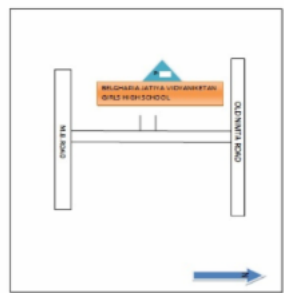

Nazri Naksha

Google Map View

AC: 112 - KAMARHATI
PART NO: 22 BELGHARA JATYA VIDYANIKETAN GIRLS HIGH SCHOOL,
RODNO - 2