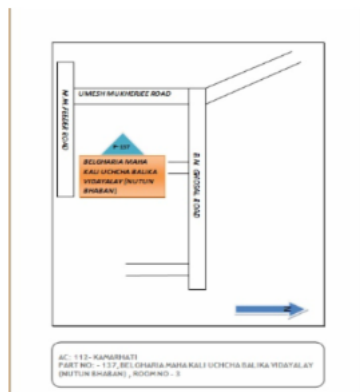

Nazri Naksha

Google Map View