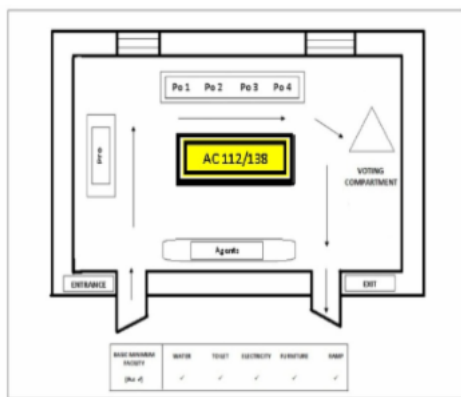

Nazri Naksha

AT 112 KAMARHATI
PART NO - 18 - CIVIL PLAN AREA 0 SAKHETI SANGHA, DOKKH-1

Google Map View

Polling Station Building Front View

Polling Station Front View

Cad View

Key MAP View