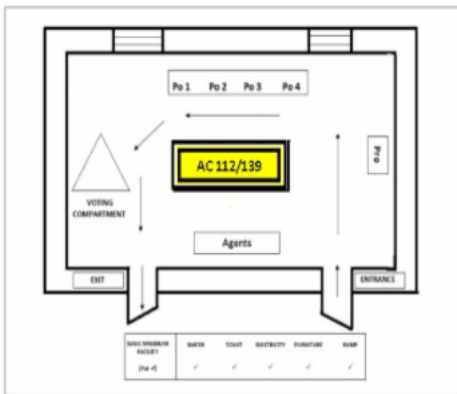

Nazri Naksha

Google Map View

Polling Station Building Front View

Polling Station Front View

Cad View

Key MAP View