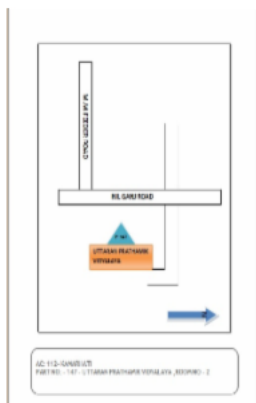

Nazri Naksha

Google Map View