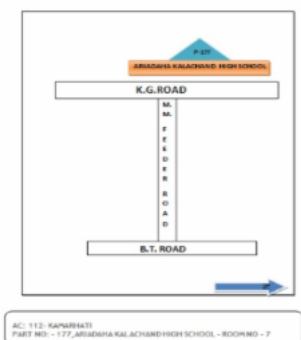

Nazri Naksha

Google Map View