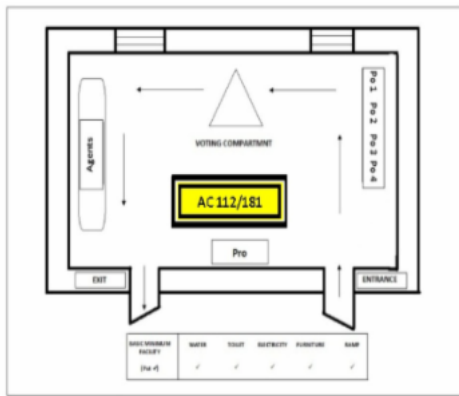

Nazri Naksha

Google Map View

Polling Station Building Front View

Polling Station Front View

Cad View

Key MAP View