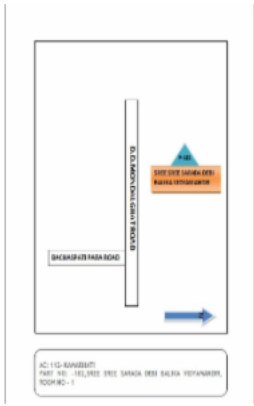

Nazri Naksha

Google Map View