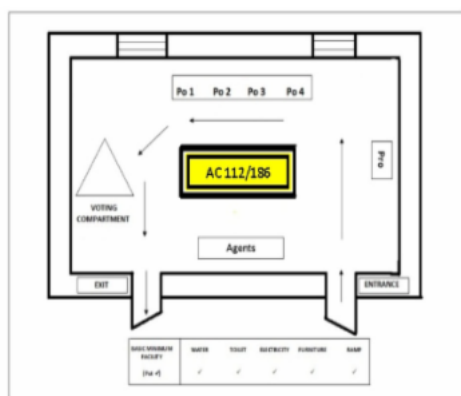

Nazri Naksha

Google Map View

Polling Station Building Front View

Polling Station Front View

Cad View

Key MAP View