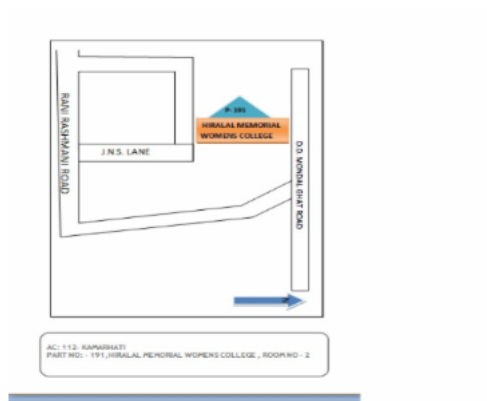

Nazri Naksha

Google Map View