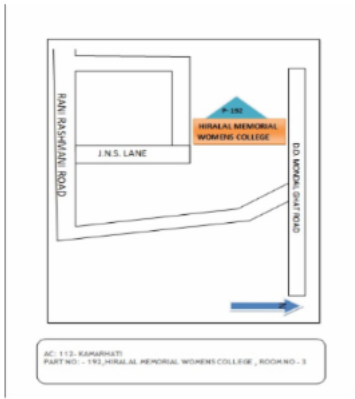

Nazri Naksha

Google Map View