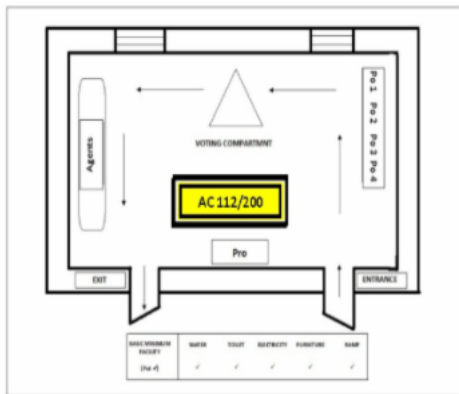

Nazri Naksha

Google Map View

Polling Station Building Front View

Polling Station Front View

Cad View

Key MAP View