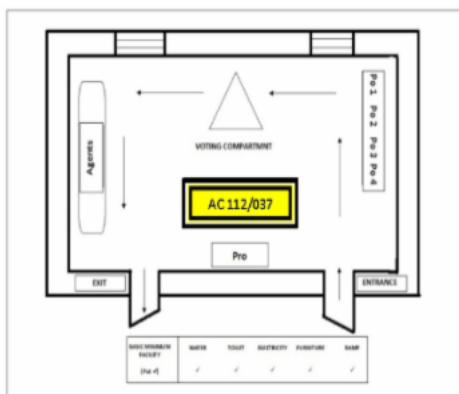

Nazri Naksha

Google Map View

Polling Station Building Front View

Polling Station Front View

Cad View

Key MAP View