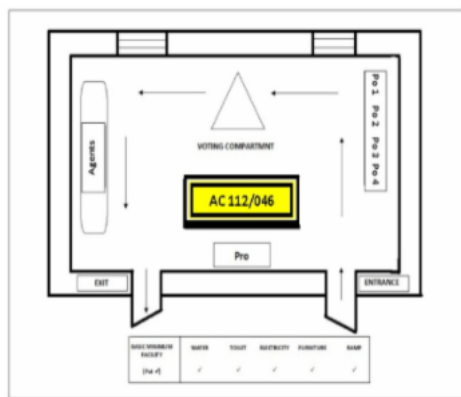

Nazri Naksha

Google Map View

Polling Station Building Front View

Polling Station Front View

Cad View

Key MAP View