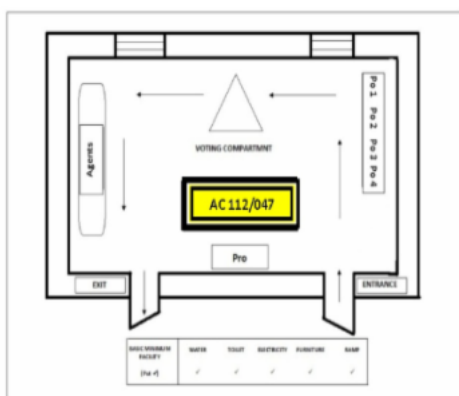

Nazri Naksha

Google Map View

Polling Station Building Front View

Polling Station Front View

Cad View

Key MAP View