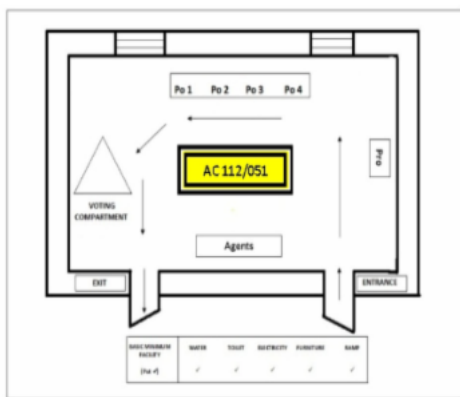

Nazri Naksha

Google Map View

Polling Station Building Front View

Polling Station Front View

Cad View

Key MAP View