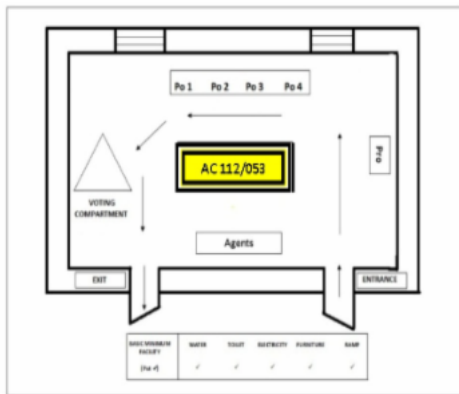

Nazri Naksha

Google Map View

Polling Station Building Front View

Polling Station Front View

Cad View

Key MAP View