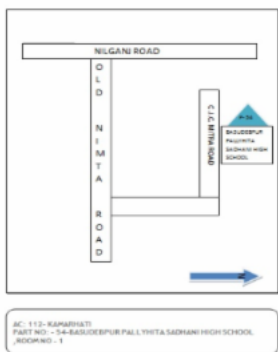

Nazri Naksha

Google Map View