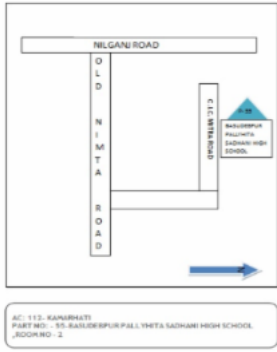

Nazri Naksha

Google Map View