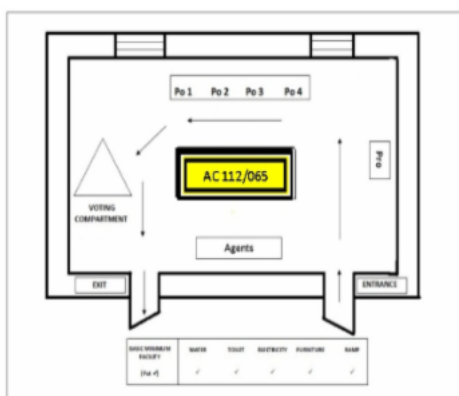

Nazri Naksha

AC: 112 - KAMARHATI
PART NO: - 45, 56 SYED URDU MADHYAMIK SHIKHA KENDRA - ROOM NO - 2

Google Map View

Polling Station Building Front View

Polling Station Front View

Cad View

Key MAP View