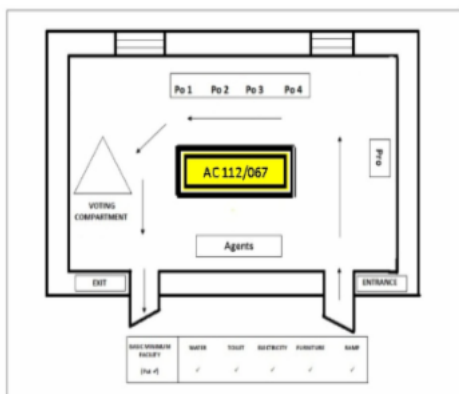

Nazri Naksha

Google Map View

Polling Station Building Front View

Polling Station Front View

Cad View

Key MAP View